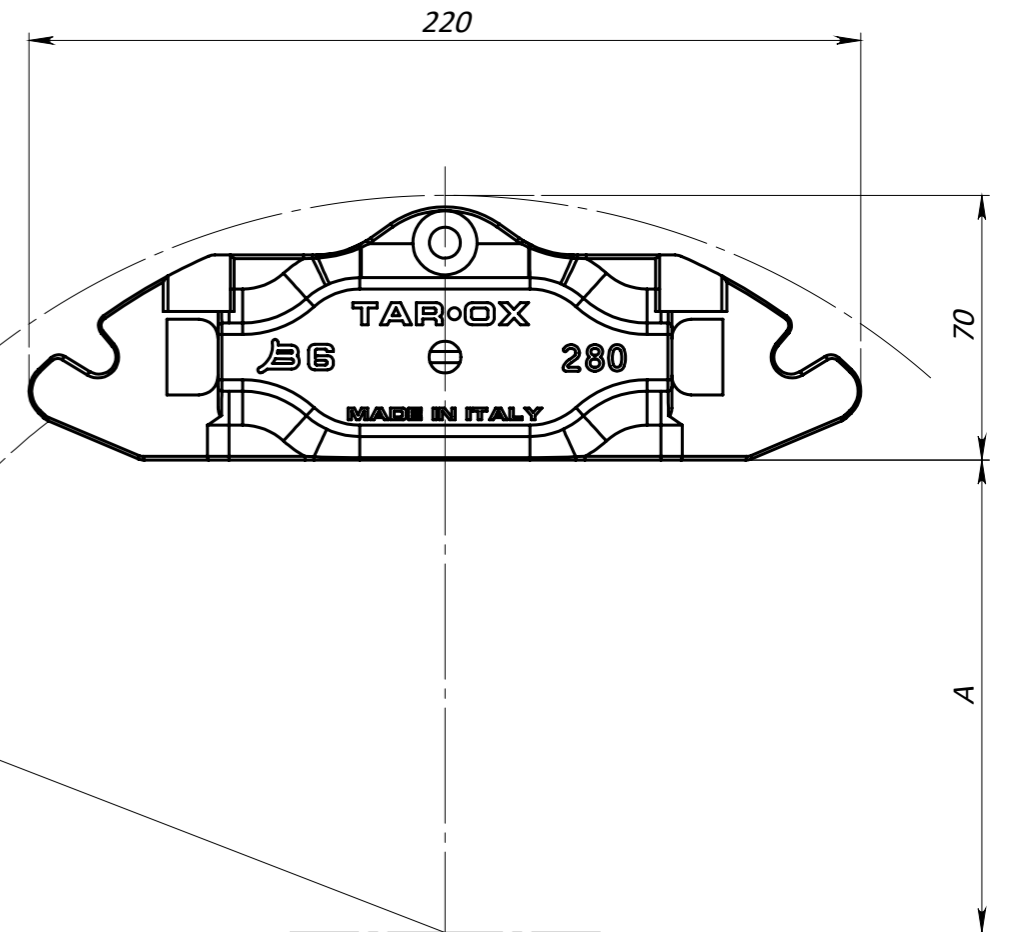

∅ MAX 290mm
∅ MIN 275mm

TAROX SP0102 PAD
area 32cm²

	MAX(mm)	MIN(mm)
A	95	87.5
B	137	125
C	44.2	33.2

PISTONI DIAMETRO 26-31-26mm

TAROX

All the information reported herein is for convenience only.
All specifications including dimensions may change without notice.

TAR-OX BRAKE CALIPER

Model: B-280