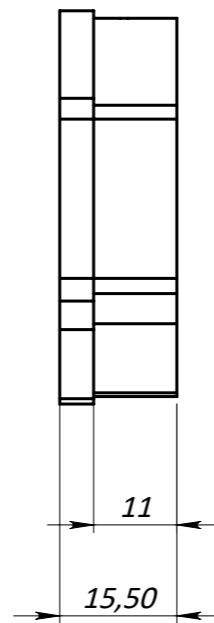

∅ MAX 290mm
∅ MIN 275mm

TAROX SP0102 PAD
area 32cm²

	MAX(mm)	MIN(mm)
A	95	87.5
B	137	125
C	44.2	33.2

PISTONI DIAMETRO 26-31-26mm

TAROX

All the information reported herein is for convenience only.
All specifications including dimensions may change without notice.

TAR-OX BRAKE CALIPER

Model: B-280