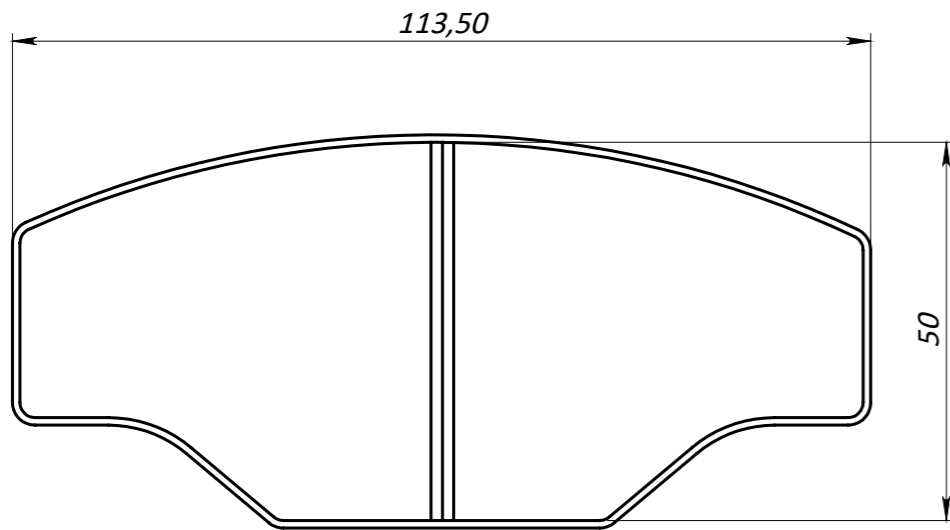

∅ MAX 290mm
∅ MIN 275mm

TAROX SP0102 PAD
area 32cm²

	MAX(mm)	MIN(mm)
A	95	87.5
B	137	125
C	44.2	33.2

PISTONI DIAMETRO 26-31-26mm

TAROX

All the information reported herein is for convenience only.
All specifications including dimensions may change without notice.

TAR-OX BRAKE CALIPER

Model: B-280