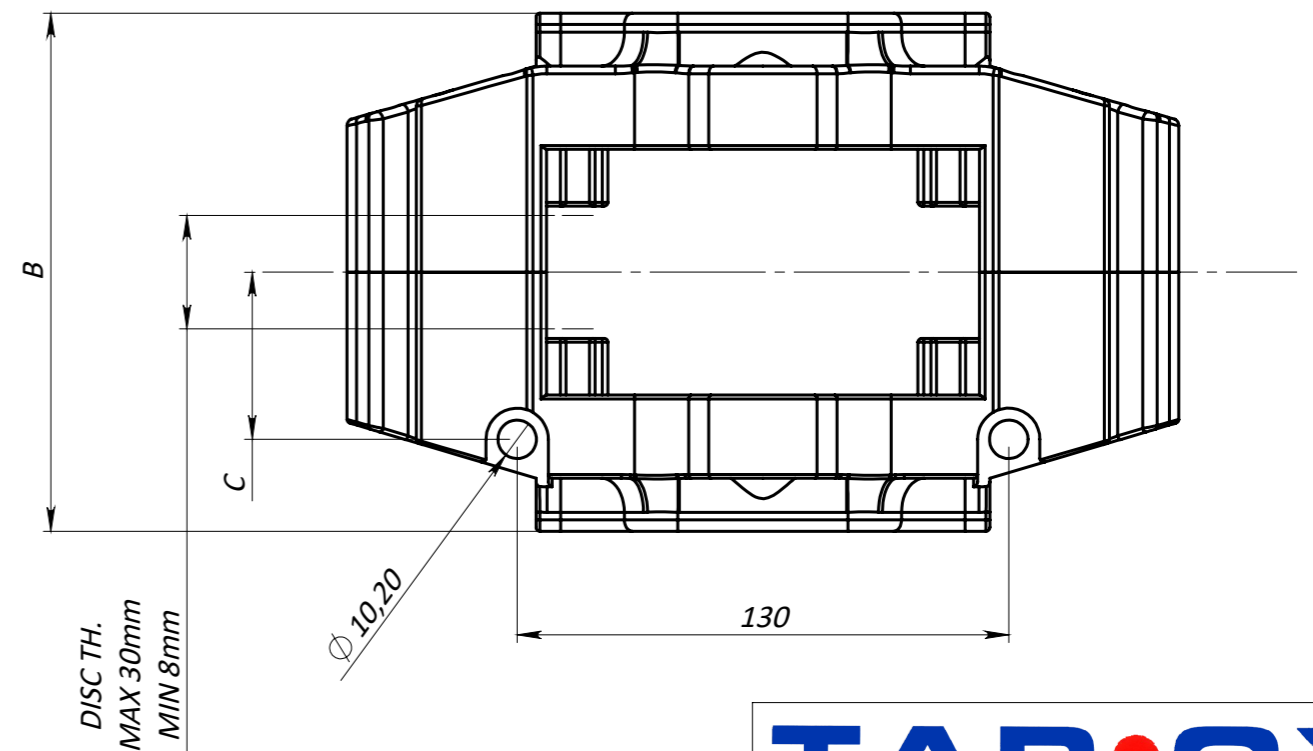

∅ MAX 290mm
∅ MIN 275mm

TAROX SP0102 PAD
area 32cm²

	MAX(mm)	MIN(mm)
A	95	87.5
B	137	125
C	44.2	33.2

PISTONI DIAMETRO 26-31-26mm

TAROX

All the information reported herein is for convenience only.
All specifications including dimensions may change without notice.

TAR-OX BRAKE CALIPER

Model: B-280