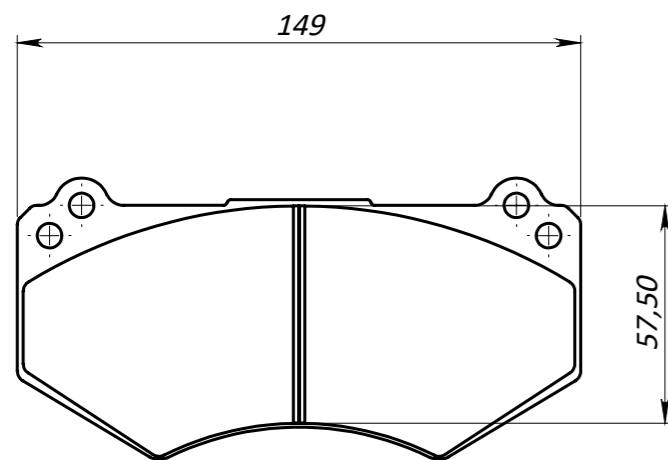

24

DISC TH.
MAX 32 mm
MIN 10mm

78

89

Ø MAX 340mm
Ø MIN 320mm

M12x1.25

TAROX SP0002 PAD

	MAX(mm)	MIN(mm)
A	112	102
B	135	113
C	51.5	40.5

DIAMETRO PISTONI 26-31-31-26 mm

TAROX

All the information reported herein is for convenience only.
All specifications including dimensions may change without notice.

TAR-OX BRAKE CALIPER

Model: B33 8P cat