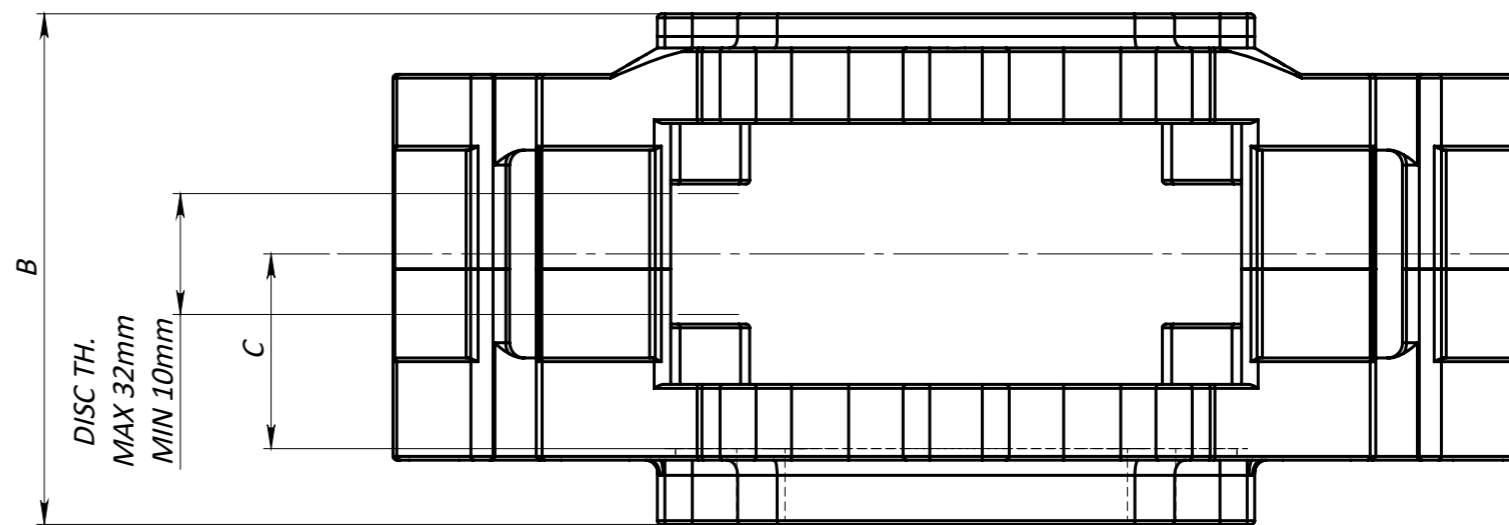

24

DISC TH.
MAX 32 mm
MIN 10mm

78

89

Ø MAX 340mm
Ø MIN 320mm

M12x1.25

TAROX SP0002 PAD

	MAX(mm)	MIN(mm)
A	112	102
B	135	113
C	51.5	40.5

DIAMETRO PISTONI 26-31-31-26 mm

TAROX

All the information reported herein is for convenience only.
All specifications including dimensions may change without notice.

TAR-OX BRAKE CALIPER

Model: B33 8P cat